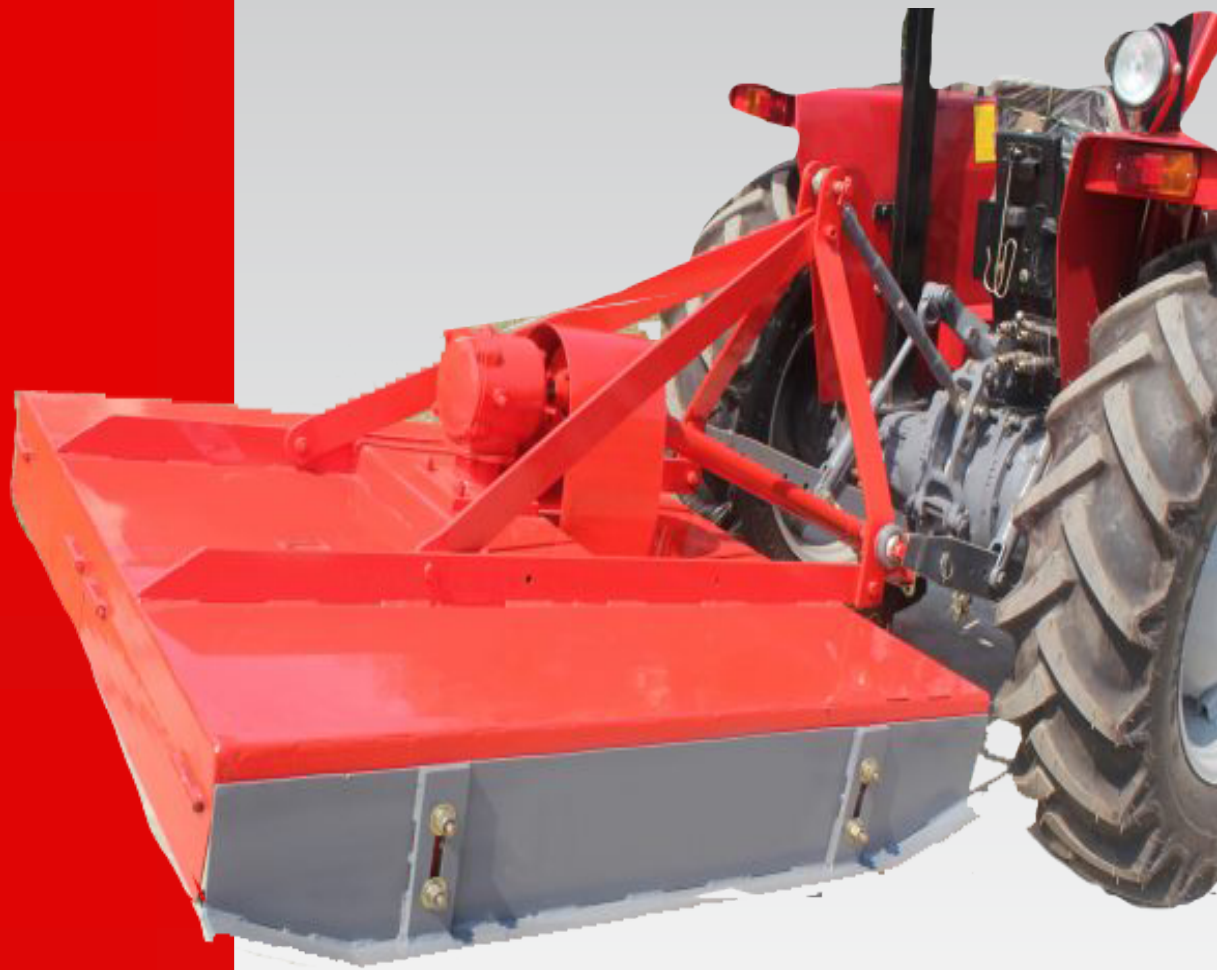

TRACTOR MOUNTED SLASHER

MADFI

DESCRIPTION

Rough Cutter for weed and forestry maintenance.

Rear Mounted

Adjustable Skid Shoes

PTO Operated

8KM Sheikhpura Road,
Opp. Millat Tractors Limited,
Lahore, Pakistan