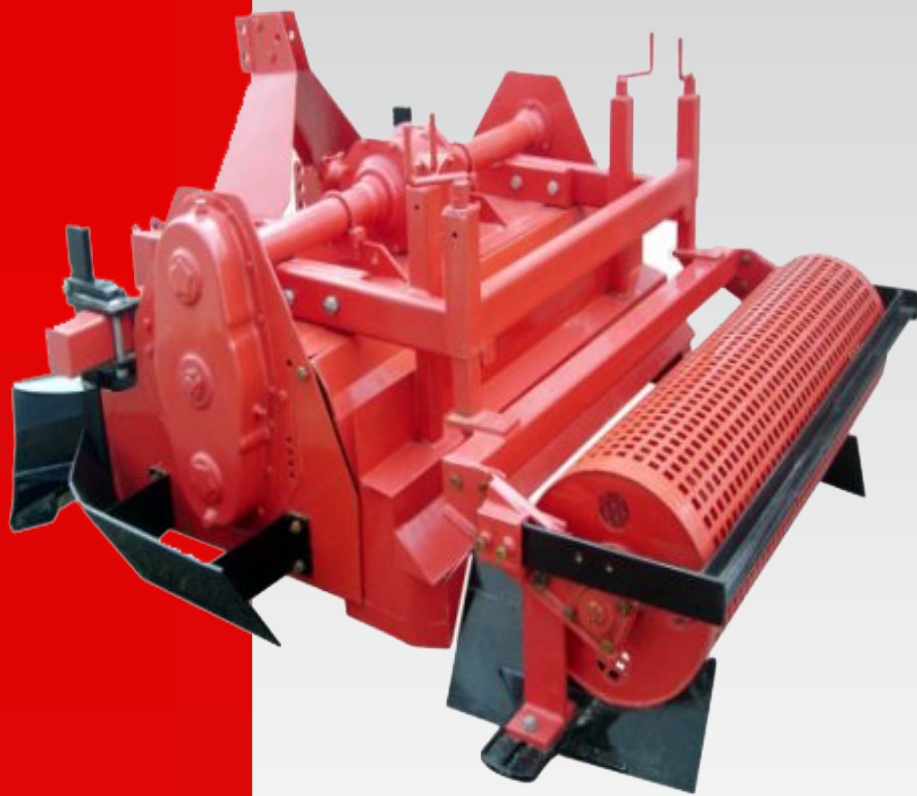

PERMANENT RAISED BED FORMER & RENOVATOR

TRACTOR MOUNTED IMPLEMENT
FOR MAKING PERMANENT
RAISED BEDS & RENOVATING

MADFI

DESCRIPTION

INCREASES YIELD BY 20-25%

EQUAL DISTRIBUTION OF WATER; SAVINGS OF 40-50%

LESS WEEDS.

SUITABLE FOR WHAT, MAIZE & COTTON

FEATURES

Forms permanent raised beds.

With crumbed roller to break large and small clods and levels the top of bed

For maize, wheat and cotton.

2 Markers

Furrow with adjustable bed size.

Allows equal distribution of water; head to tail.

40-50% water saving, 20-25% fertilizer, 10-15% seed saving

20-25% increase in Yield.

Power requirement: 50HP+

8KM Sheikhpura Road,
Opp. Millat Tractors Limited,
Lahore, Pakistan