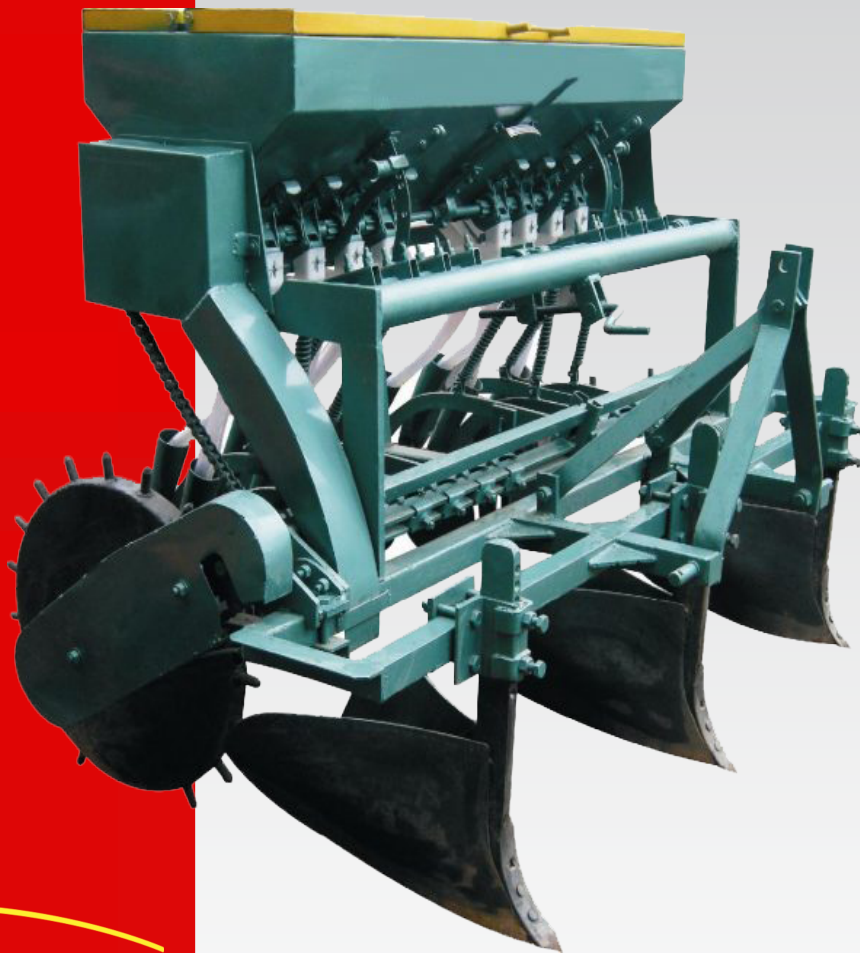

# MULTI CROP BED PLANTER

FORMS FRESH RAISED BED + PLANTING  
+FERTILIZING IN ONE PASS

**MADFI**

## PRODUCT DESCRIPTION

Forms fresh raised beds

Sowing of wheat, maize and cotton.

8 Rows for wheat, 4 for maize.

Pick and drop wheel metering.

Furrow wheel drive mechanism.

Bed size adjustable.

Mexican technology.

## SPECIFICATIONS

Frame	50x 50x 6 mm Ms Box and 6mm M.S Plate
Mast	50x 12 mm and 38X 12 mm M.S Plate
Hitch	75x 36x 6 mm M.S box
Tine	50x 20 mm M.S Plate 760 mm long
Shank	50x 20 M.S flat
Wings	330x 330 mm of 4 mm M.S sheet, adjustable
Driven	Tractor Mounted
Length	1520 mm
Height	2240 mm
Width	2240 mm
Weight	470 kg Approx.